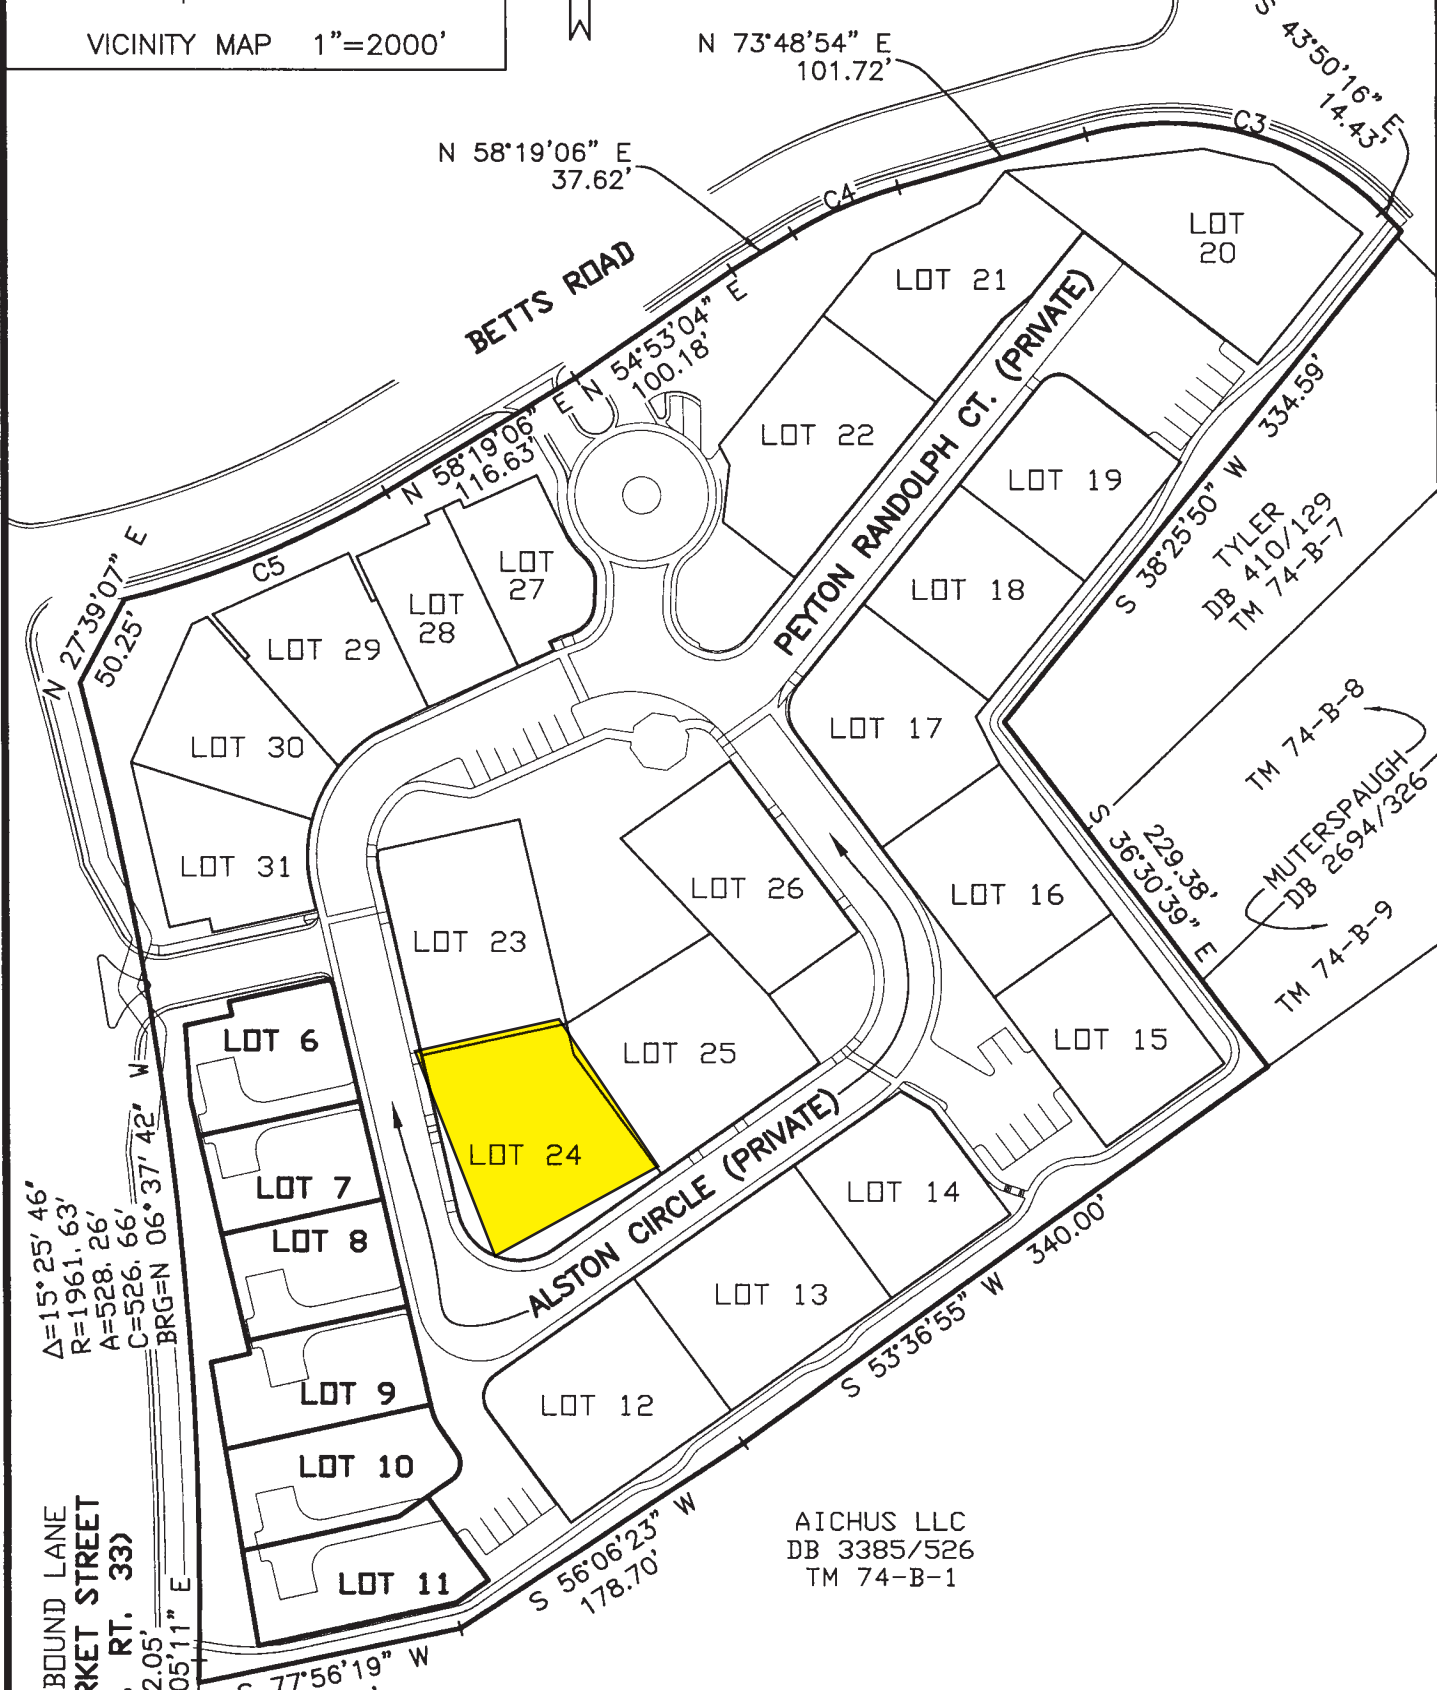

SEE SHEET 8
FOR CURVE TABLE
& LINE TABLE

FAIRWAY
DRIVE

BENNER & ASSOC., INC.
 8 PLEASANT HILL ROAD
 HARRISONBURG, VA 22801
 540 434-0267
 REF# 022805
 DRAWING: 022805 RESUBD PLDWC